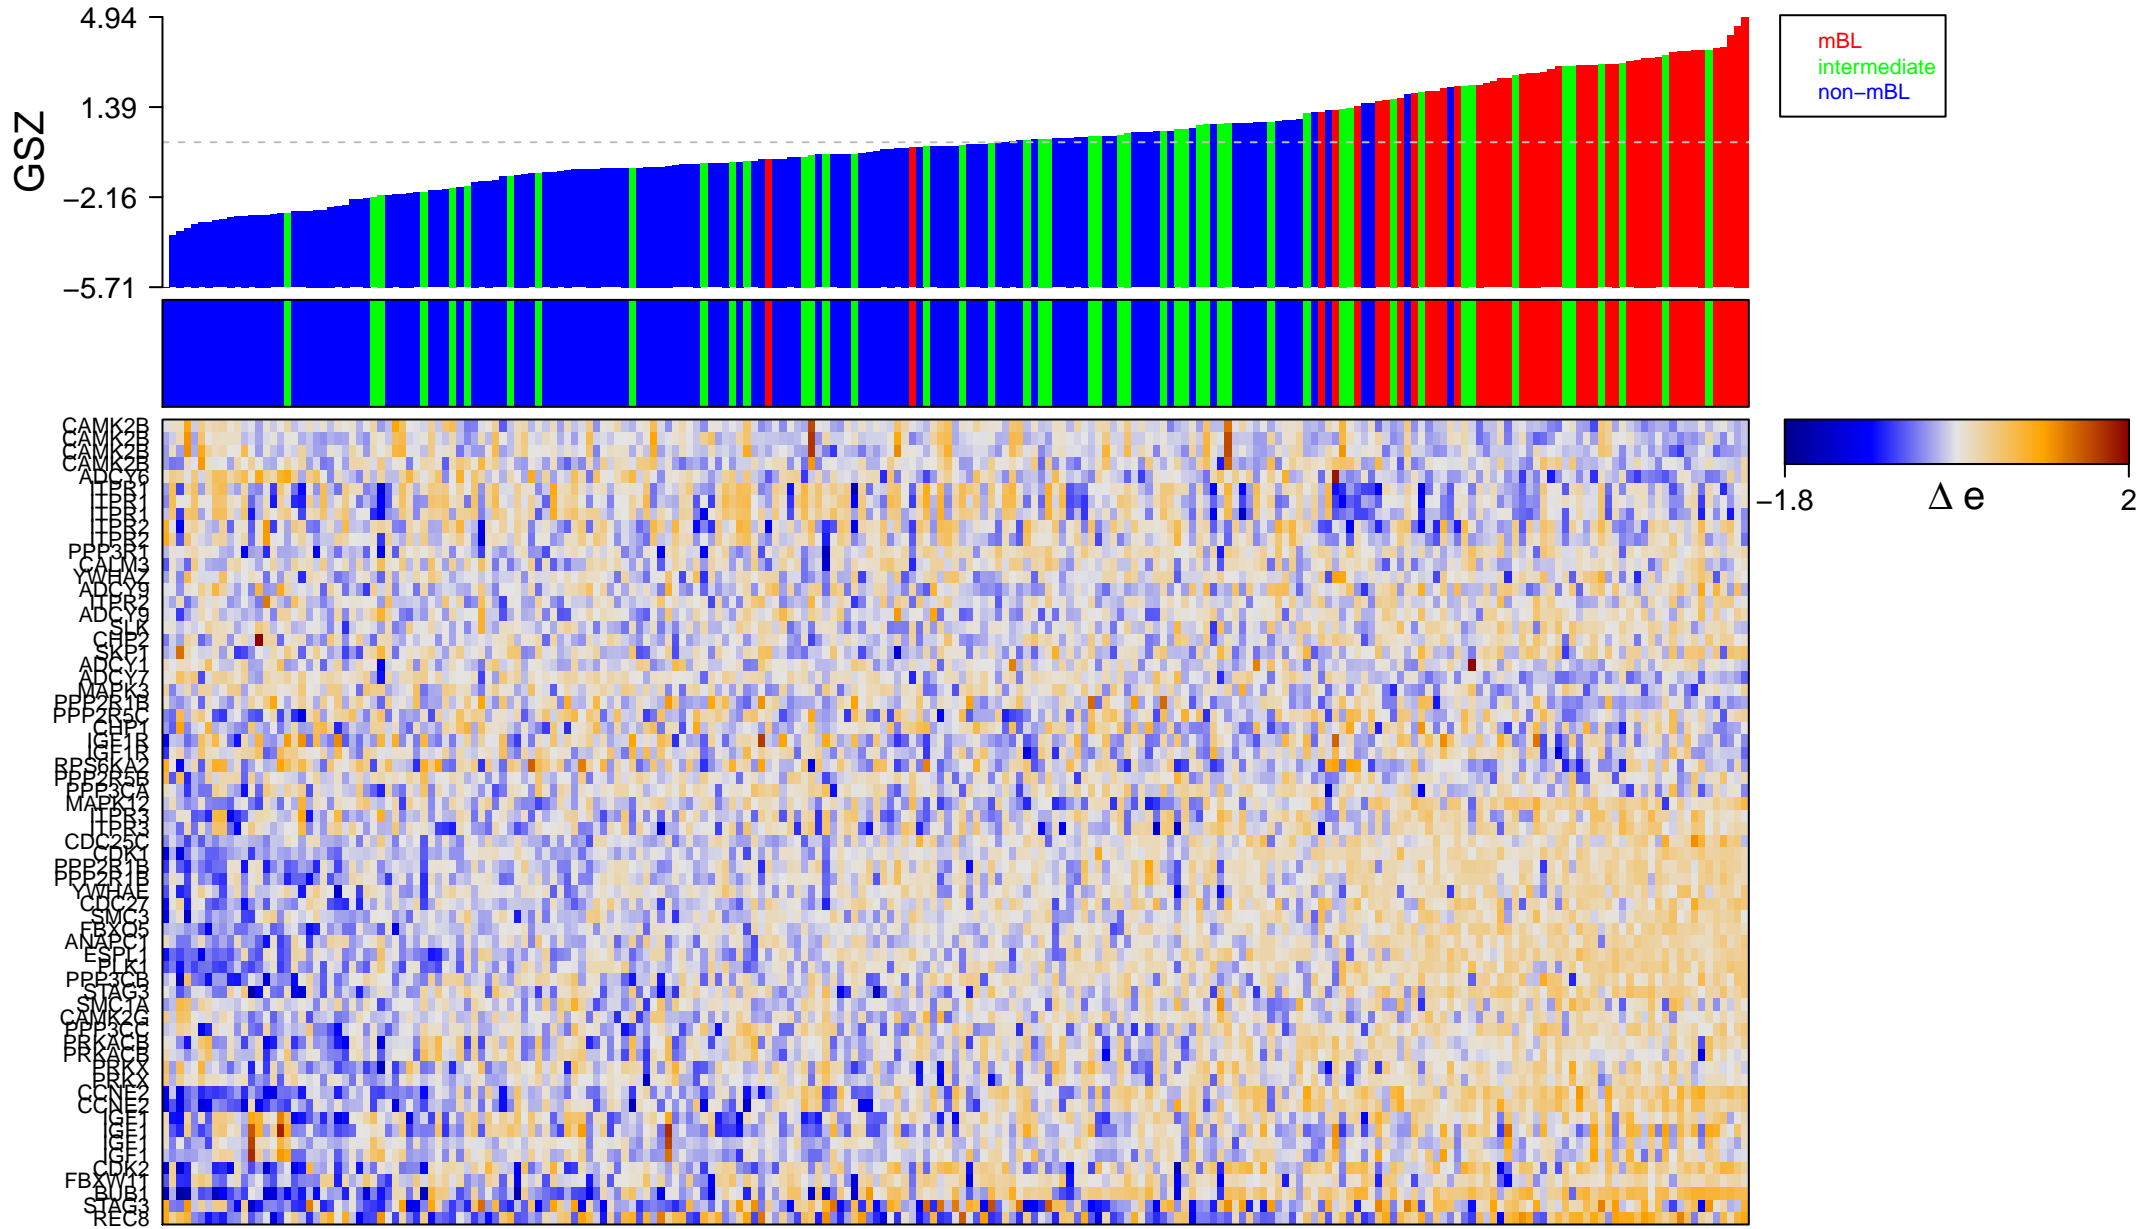

KEGG_OOCYTE_MEIOSIS

KEGG_OOCYTE_MEIOSIS

■ on
■ -
□ off

KEGG_OOCYTE_MEIOSIS