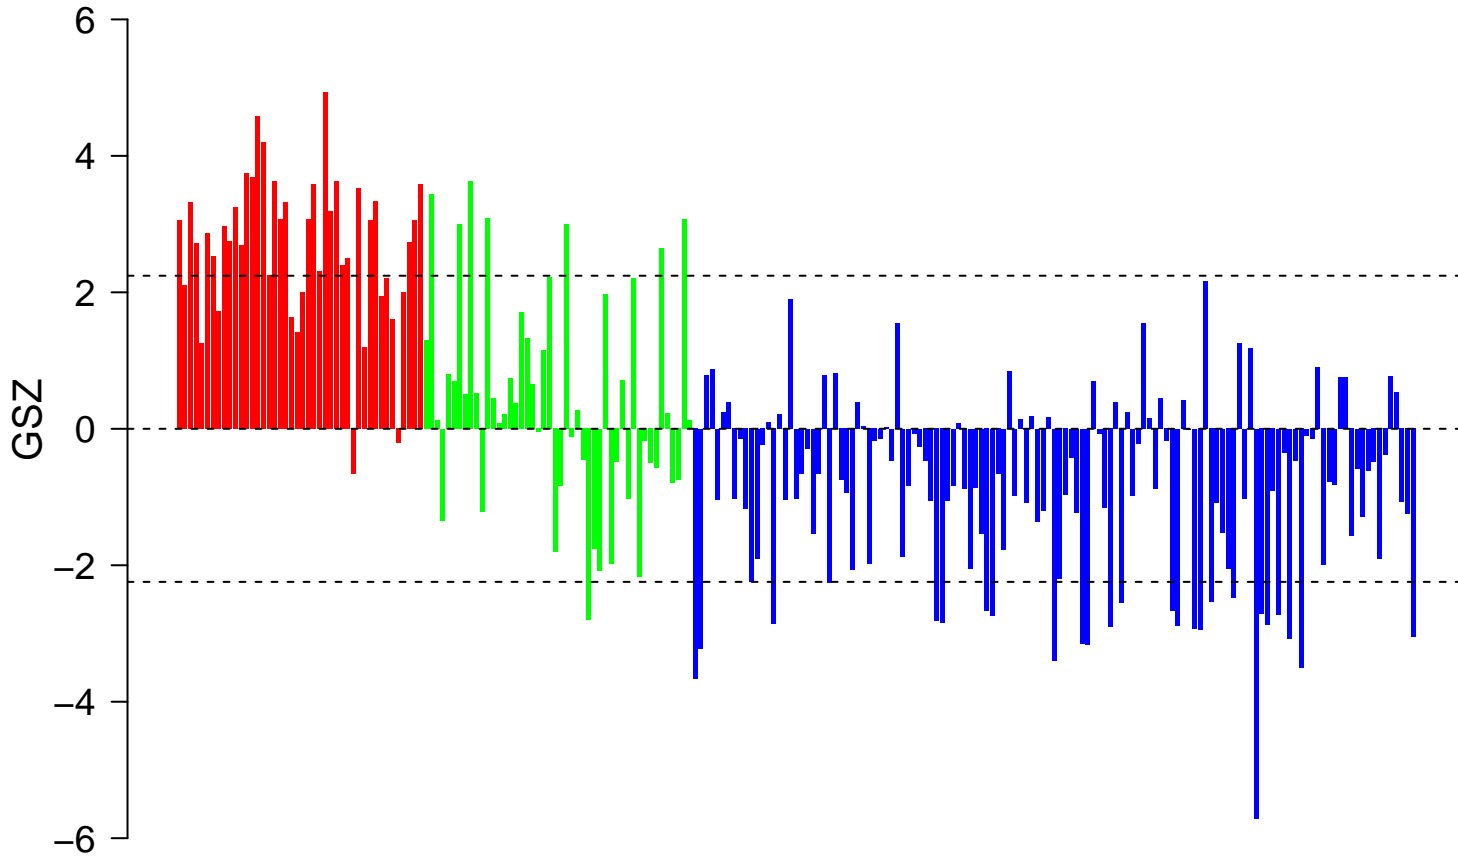

KEGG_OOCYTE_MEIOSIS

KEGG_OOCYTE_MEIOSIS

■ on
■ -
□ off

KEGG_OOCYTE_MEIOSIS